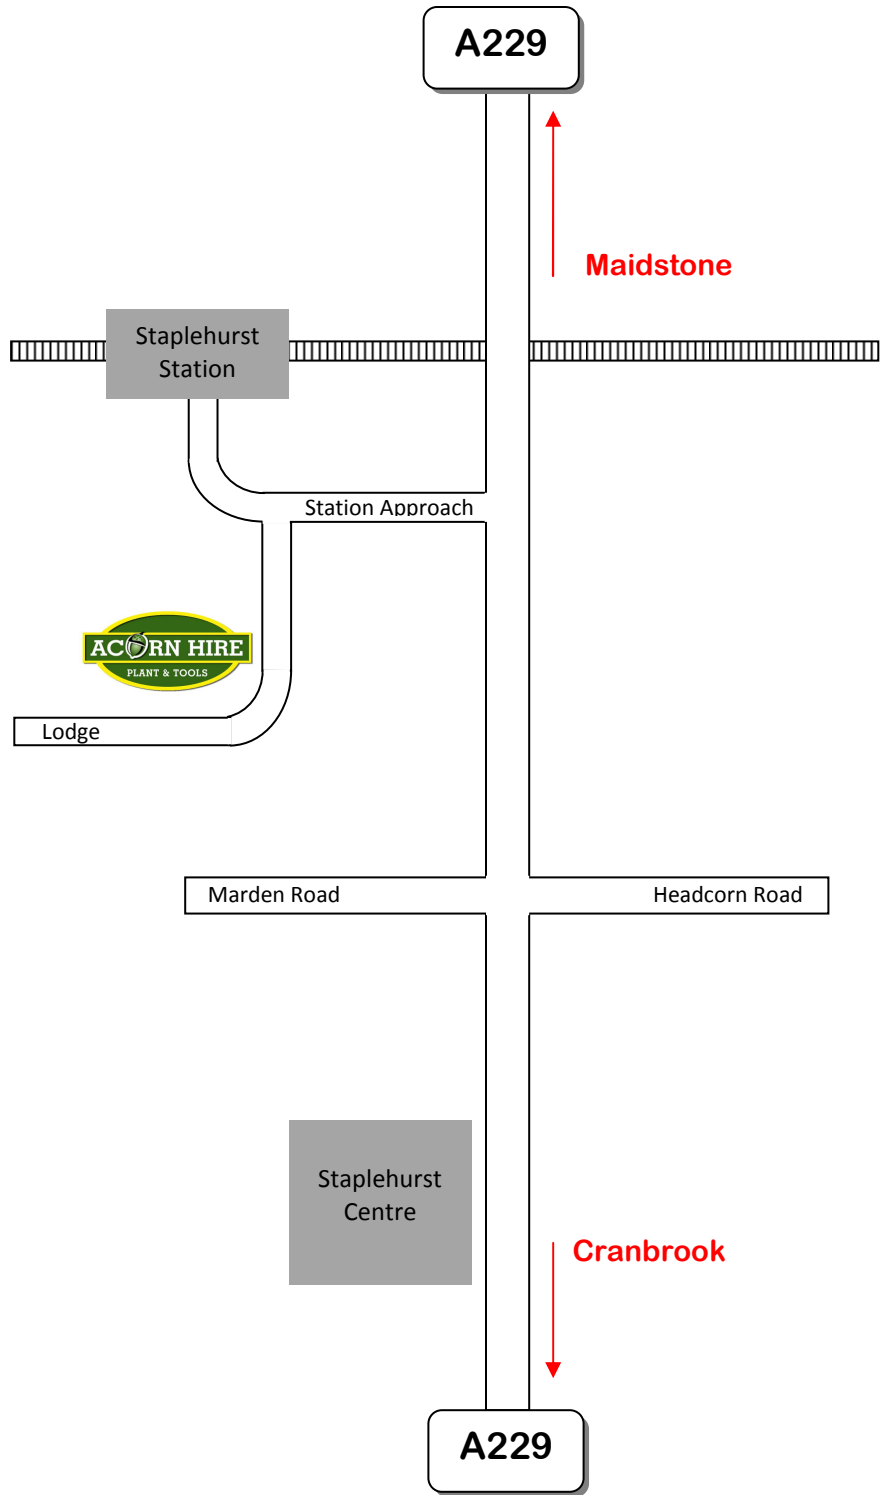

Location Map

From Maidstone

Take the A229 to Staplehurst heading towards Cranbrook. After crossing the railway bridge into Staplehurst, take the first right into Station Approach.

Take the first left into Lodge road and Acorn Hire can be found on the corner on the right hand side.

From Staplehurst Centre

At the centre of Staplehurst village, head towards Maidstone on A229. After passing through the traffic lights at the Marden / Headcorn junction, take the next left into Station Approach.

Take the first left into Lodge road and Acorn Hire can be found on the corner on the right hand side.